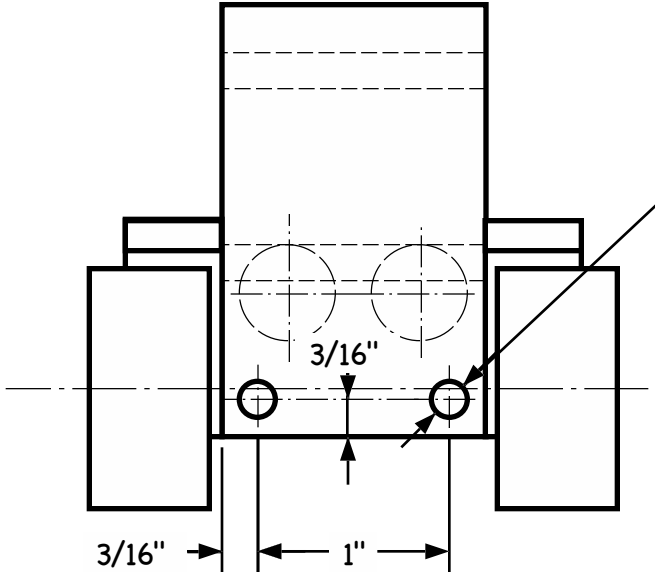

Ø1/2" 3/8" DEEP
(2) HOLES

Ø21/64" THRU
(2) HOLES

Ø3/16" 1/4" DEEP
(2) HOLES

Free To Use
For Non Profit

Name: • AUTO • VW	
Scale: FULL	Drawn By Baldock
Similar:	Sheet 1 of 2
A 05010701	
© Cincinnati Woodworking Club 2007	